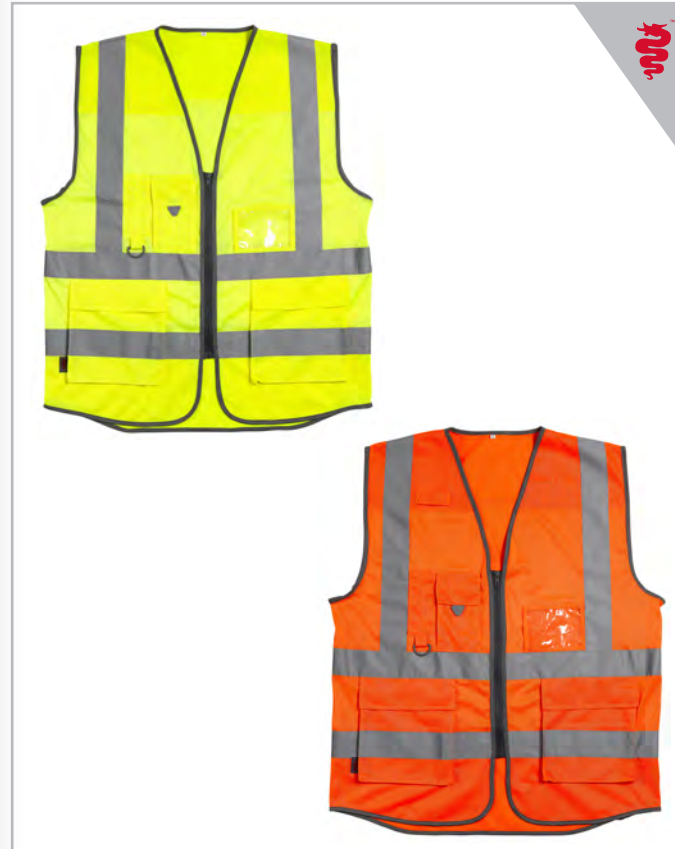

PRODUCT DATASHEET

SIZE RANGE

■ XS - 6XL

PACKAGING

- 1 pc per polybag
- 50 pcs per carton

COLOUR RANGE

■ Yellow, Orange

PRODUCT DESCRIPTION

- 100% polyester and 100% polyester mesh fabric
- Grey piping
- Grey zip fastening
- ID pocket
- Mobile pocket with velcro fastening flap and grey rubber tab
- 2 front bellowed storage pockets
- Double pen pocket with grey d-ring
- Radio loop

Hi Vis Executive Mesh Waistcoat

✓ CODE: DWHV42SY/DWHV42SO

CE UK CA ⓘ CAT.II

TECHNICAL DETAILS

The user must select the appropriate garment for the task in hand

PERFORMANCE

- EN ISO 20471
- Class: 2
- RIS-3279-TOM (Orange garments only)
- Max. 25x Wash Cycles

Please Note:

Front Length:

XS - 82cm / S - 80cm / M - 77cm / L to 6XL - 75cm

Back Length:

XS - 84cm / S - 82cm / M - 79cm / L to 6XL - 77cm